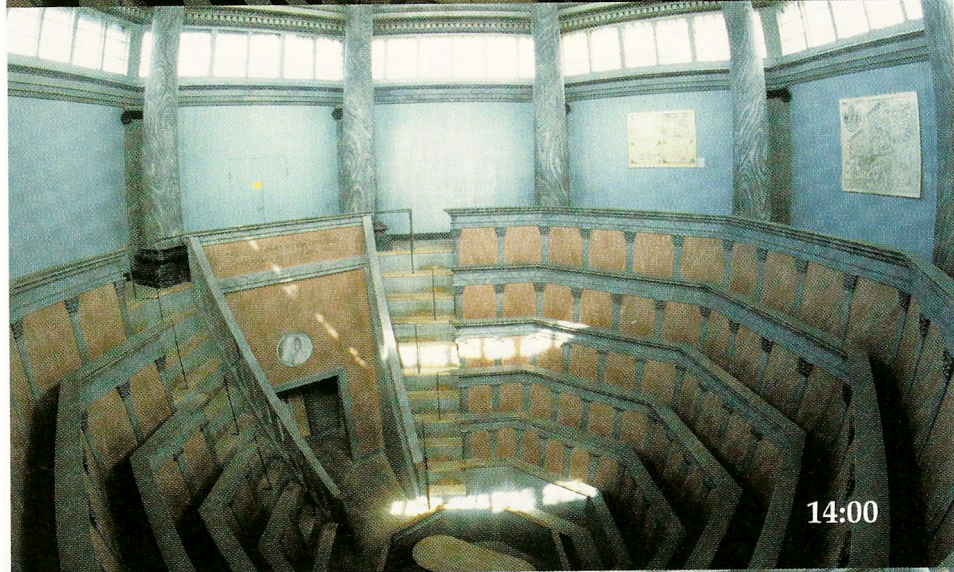

△ Exterior view showing the two rows of clerestories.

10:00

11:00

12:00

13:00

14:00

15:00

16:00

17:00

Δ Pictures of sunbeam penetration taken at one hour intervals, on 27 May 1997.

13:00

14:00

15:00

△ Pictures of sunbeam penetration taken at one hour intervals, on 27 May 1997.